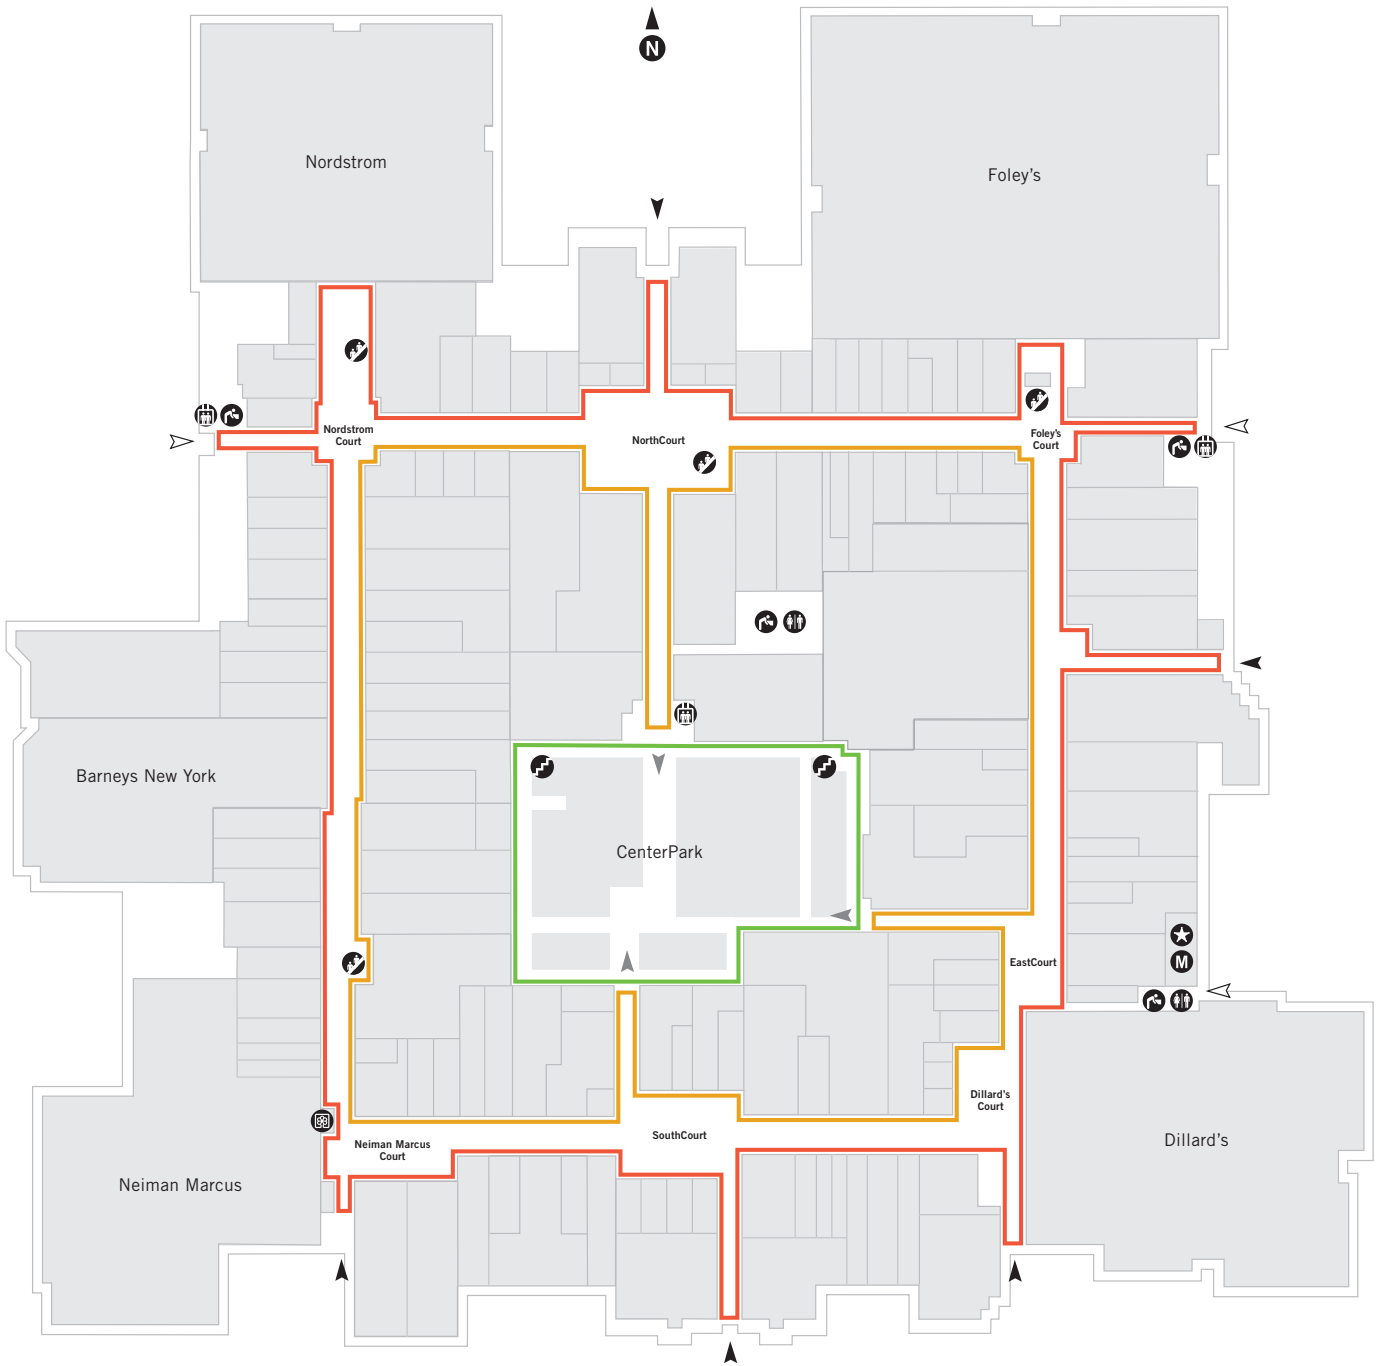

# WALKING MAP – LEVEL ONE

- One lap along the inside wall of Level One = .92 mile
- One lap along the outside wall of Level One = 1.08 miles
- One lap around Level Two (shown on back side) = .88 mile
- One lap around the perimeter of CenterPark = .27 mile

**Total NorthPark Center Walking Circuit = 3.15 miles**

DISTANCES ARE APPROXIMATE

# WALKING MAP – LEVEL TWO

## HOURS

Monday – Saturday: doors open at 6:30 a.m.  
 Sunday: doors open at 8:30 a.m.

Maps are also available  
 online at [northparkcenter.com](http://northparkcenter.com)

— One lap around Level Two = .88 mile