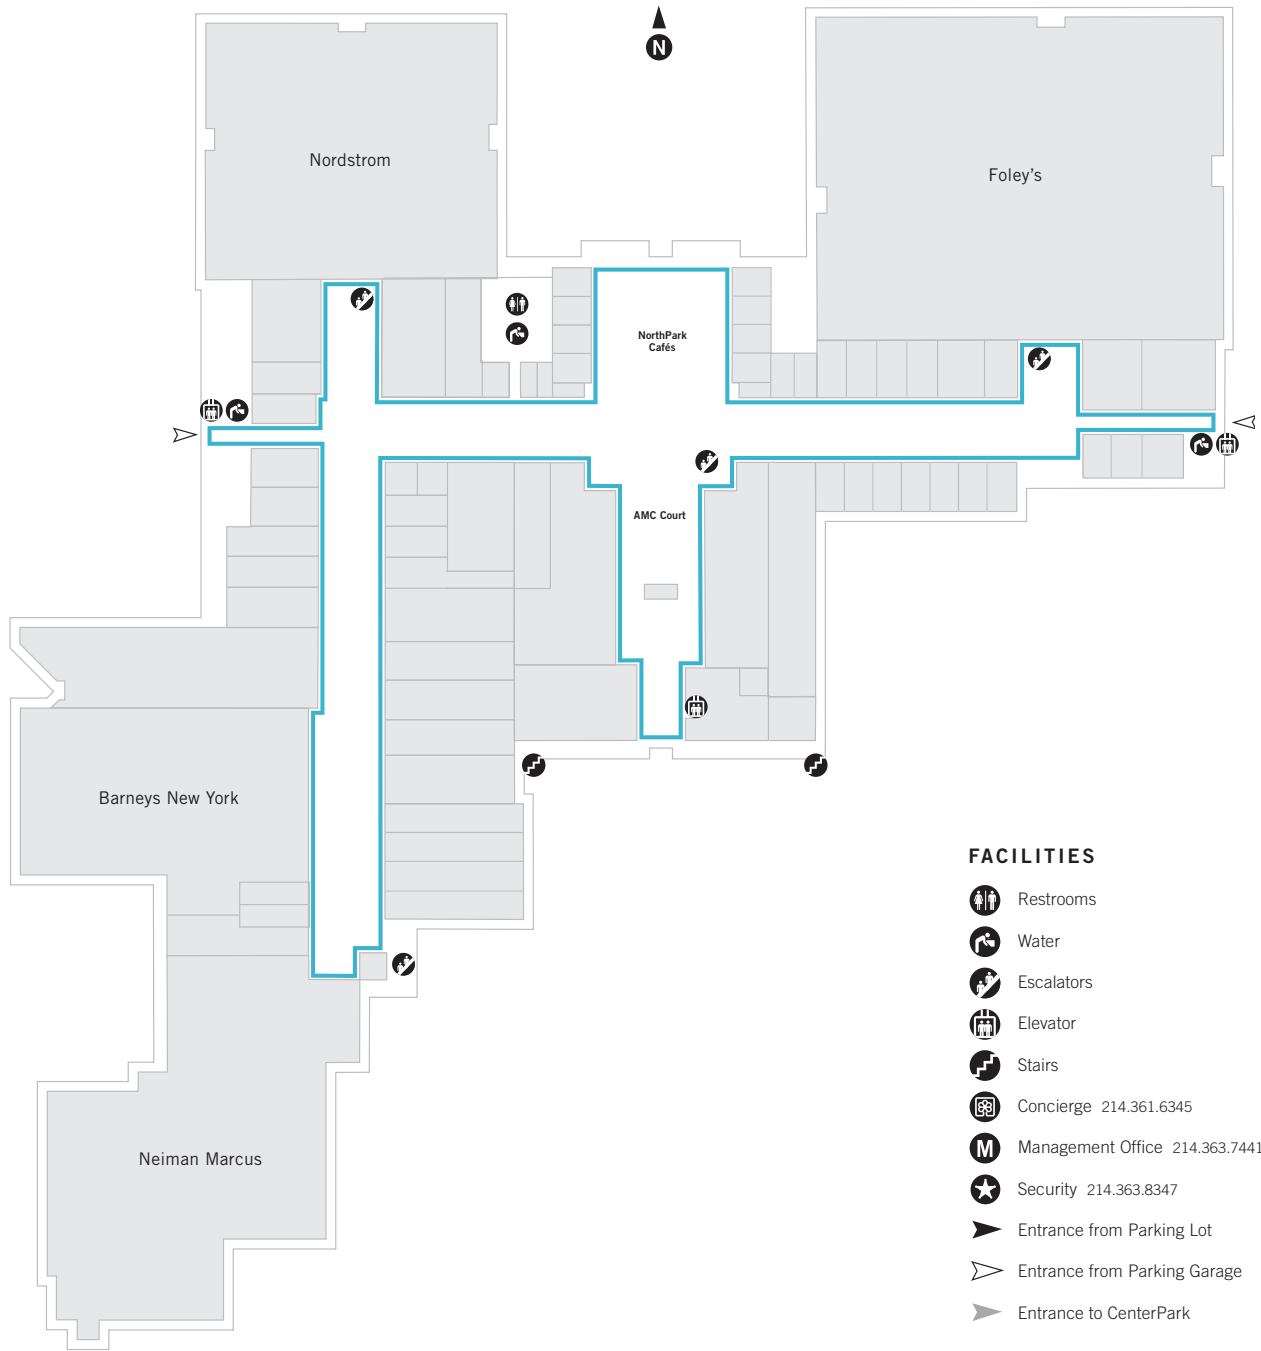

# WALKING MAP – LEVEL ONE

- One lap along the inside wall of Level One = .92 mile
- One lap along the outside wall of Level One = 1.08 miles
- One lap around Level Two (shown on back side) = .88 mile
- One lap around the perimeter of CenterPark = .27 mile

**Total NorthPark Center Walking Circuit = 3.15 miles**

DISTANCES ARE APPROXIMATE

# WALKING MAP – LEVEL TWO

## HOURS

Monday – Saturday: doors open at 6:30 a.m.  
 Sunday: doors open at 8:30 a.m.

Maps are also available  
 online at [northparkcenter.com](http://northparkcenter.com)

— One lap around Level Two = .88 mile